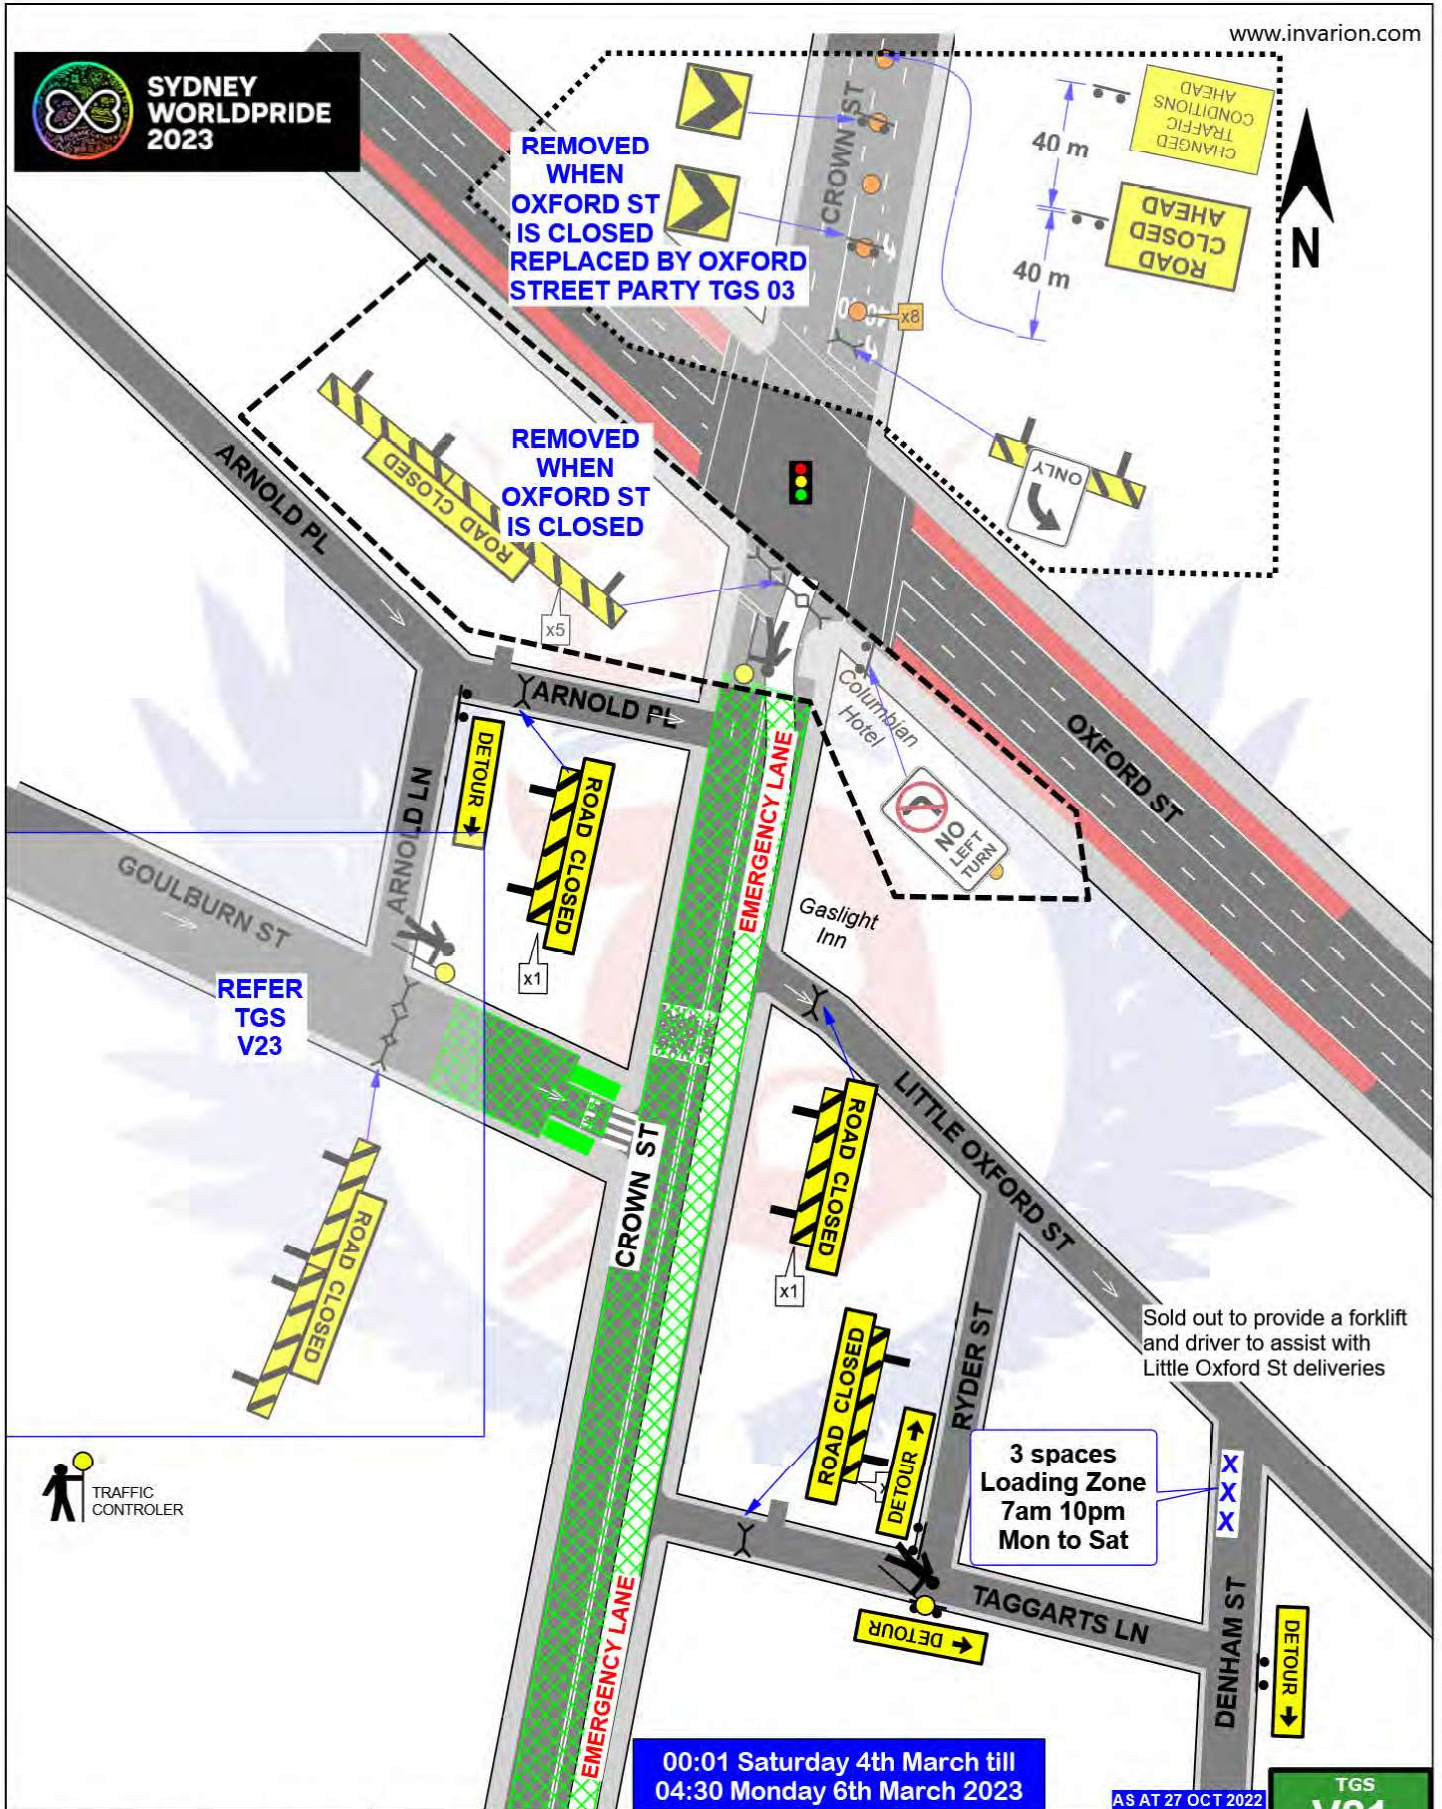

**SYDNEY
WORLDPRIDE
2023**

REFER
TGS
V23

Sold out to provide a forklift
and driver to assist with
Little Oxford St deliveries

3 spaces
Loading Zone
7am 10pm
Mon to Sat

00:01 Saturday 4th March till
04:30 Monday 6th March 2023

AS AT 27 OCT 2022

TGS
V21

TRAFFIC
CONTROLLER

PRIDE VILLAGES

Crown St & Oxford St SURRY HILLS

AGENCY	PRIMARY TASK	SECONDARY TASK	STAFF ON-SITE	TIMES	Sheet No.	1 of 1
TfNSW					T.C.S. No.	0684
POLICE					Scale:	Not to Scale
WHO DARES	Deliver Traffic Control Equipment	Implement closure & Control Traffic	3	see above	Drawn:	Greg Mooney Cert.0027718
SOLD OUT						

Who Dares Pty Ltd accepts no liability for the implementation or execution of this TGS unless undertaken by authorised Who Dares personnel.
ALL TRAFFIC GUIDANCE SCHEMES ARE COPYRIGHT/PROPERTY OF WHO DARES PTY LTD AND ARE NOT TRANSFERABLE UNLESS AUTHORISED BY WHO DARES PTY LTD. Checked By: Glenn Armstrong Cert# 0026337