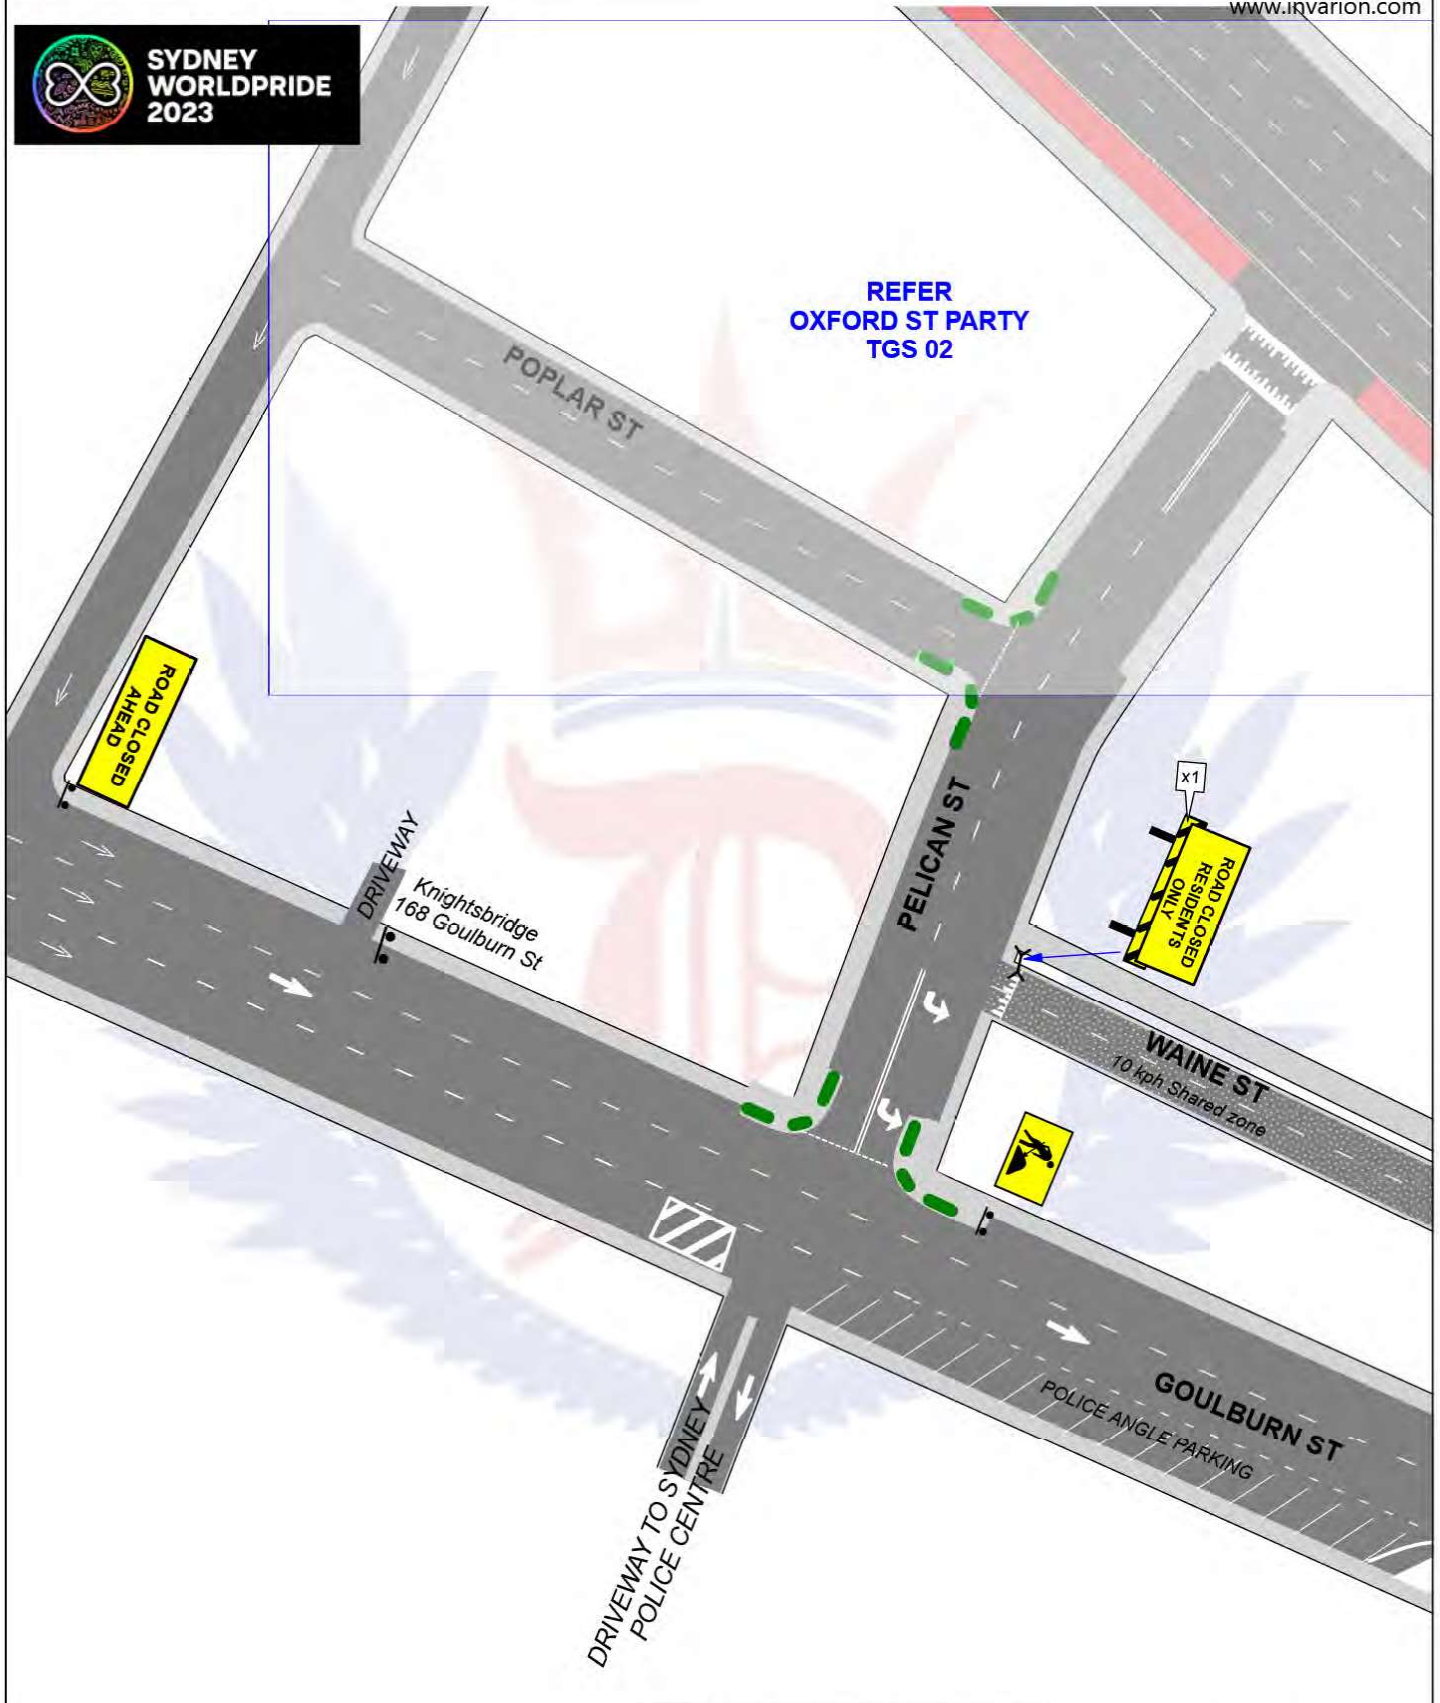

REFER
OXFORD ST PARTY
TGS 02

00:01 Saturday 4th March till
04:30 Monday 6th March 2023

AS AT 27 OCT 2022

TGS
V25

PRIDE VILLAGES		Goulburn St & Pelican St SURRY HILLS			Sheet No.	1 of 1
AGENCY	PRIMARY TASK	SECONDARY TASK	STAFF ON-SITE	TIMES	T.C.S. No.	n/a
TfNSW					Scale:	Not to Scale
POLICE				see above	Drawn:	Greg Mooney Cert.0027718
WHO DARES	Deliver & Install Traffic Control Equipment					
SOLD OUT						

Who Dares Pty Ltd accepts no liability for the implementation or execution of this TGS unless undertaken by authorised Who Dares personnel. ALL TRAFFIC GUIDANCE SCHEMES ARE COPYRIGHT/PROPERTY OF WHO DARES PTY LTD AND ARE NOT TRANSFERABLE UNLESS AUTHORISED BY WHO DARES PTY LTD. Checked By: Glenn Armstrong Cert # 0026337