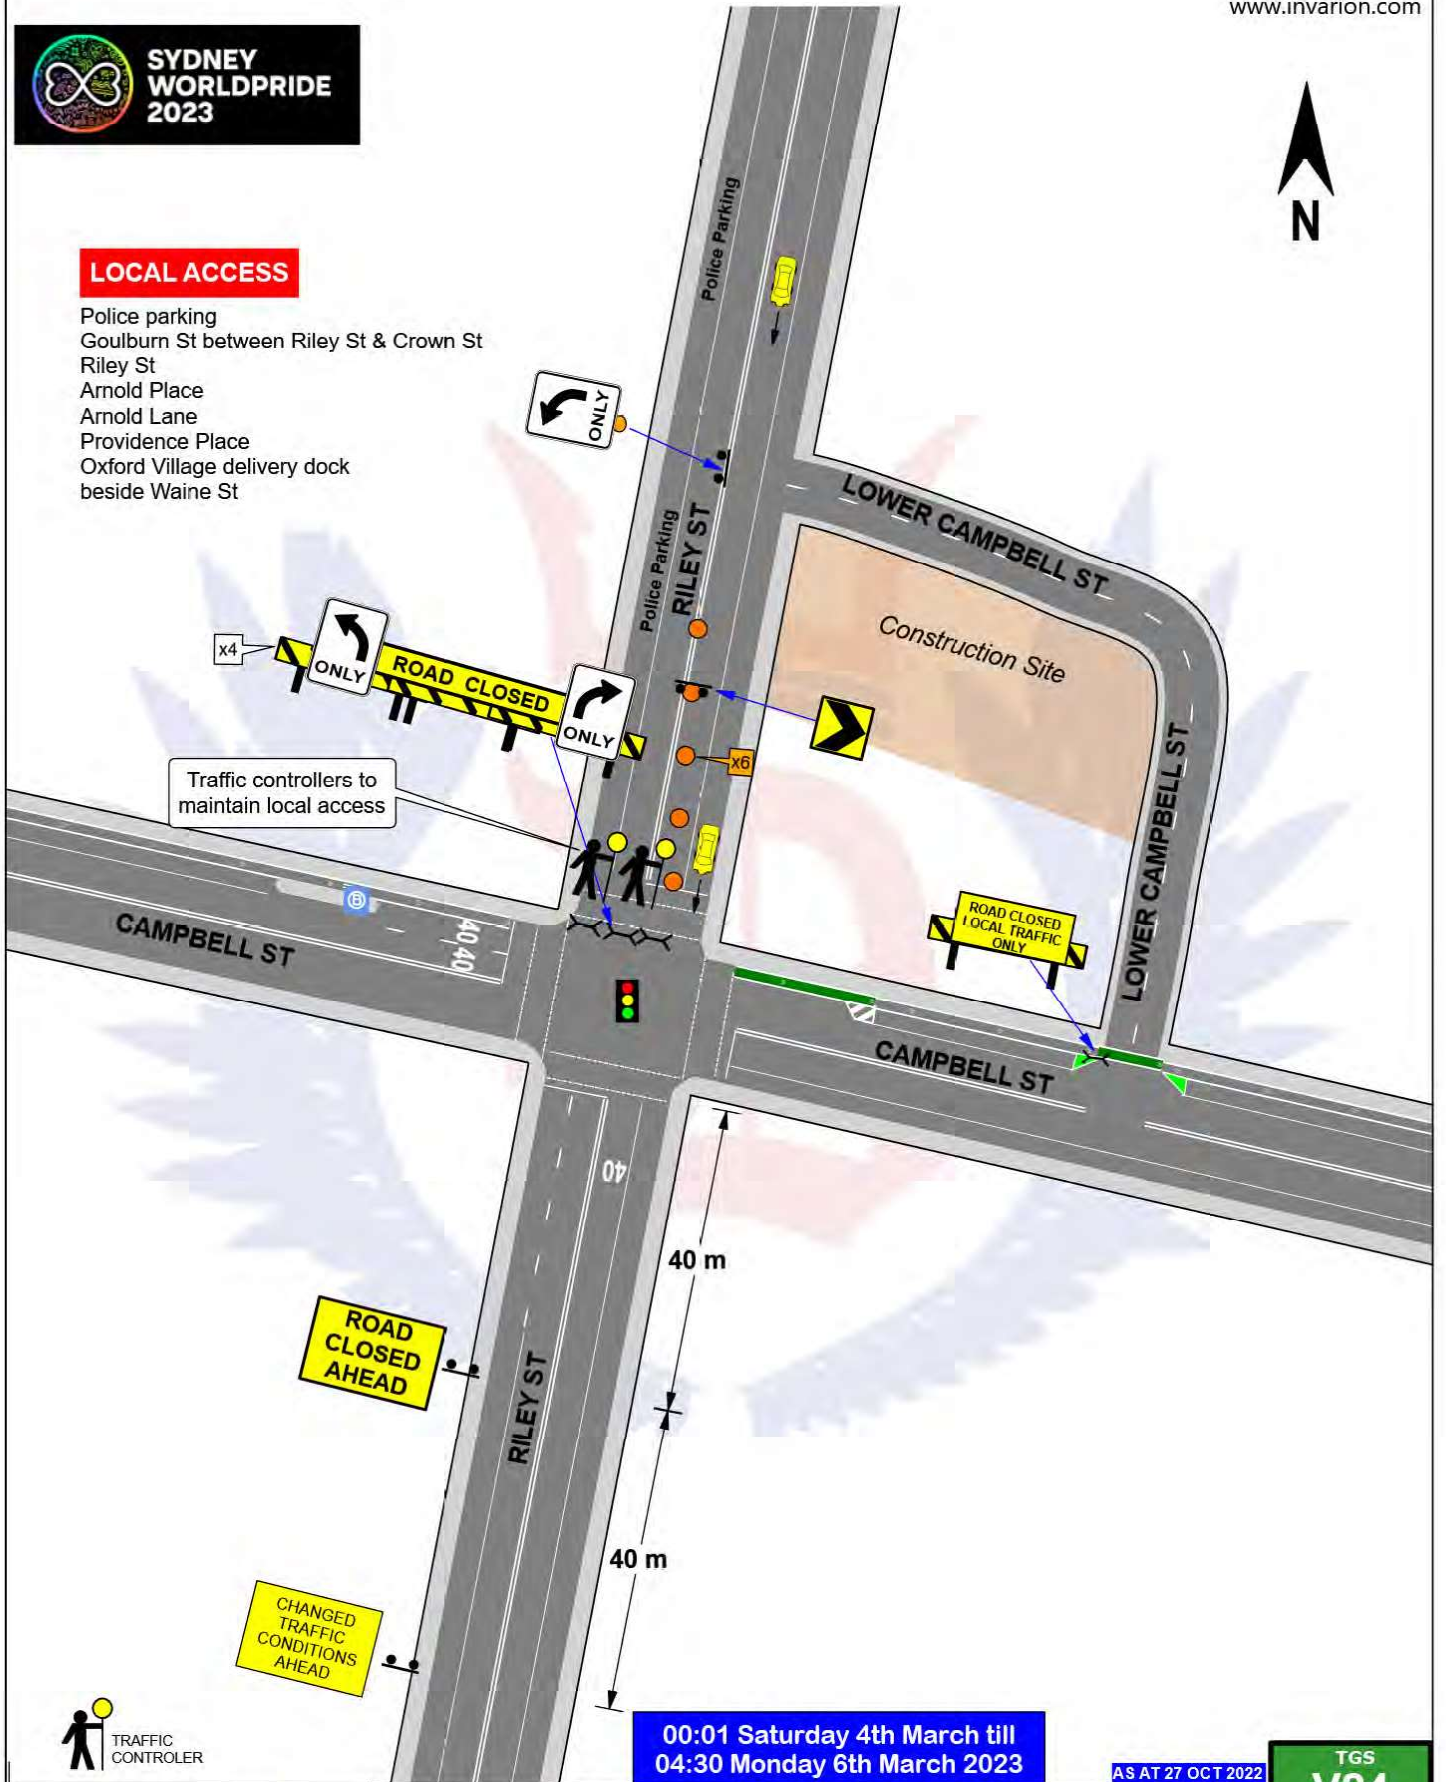

**SYDNEY
WORLDPRIDE
2023**

LOCAL ACCESS

- Police parking
- Goulburn St between Riley St & Crown St
- Riley St
- Arnold Place
- Arnold Lane
- Providence Place
- Oxford Village delivery dock beside Waine St