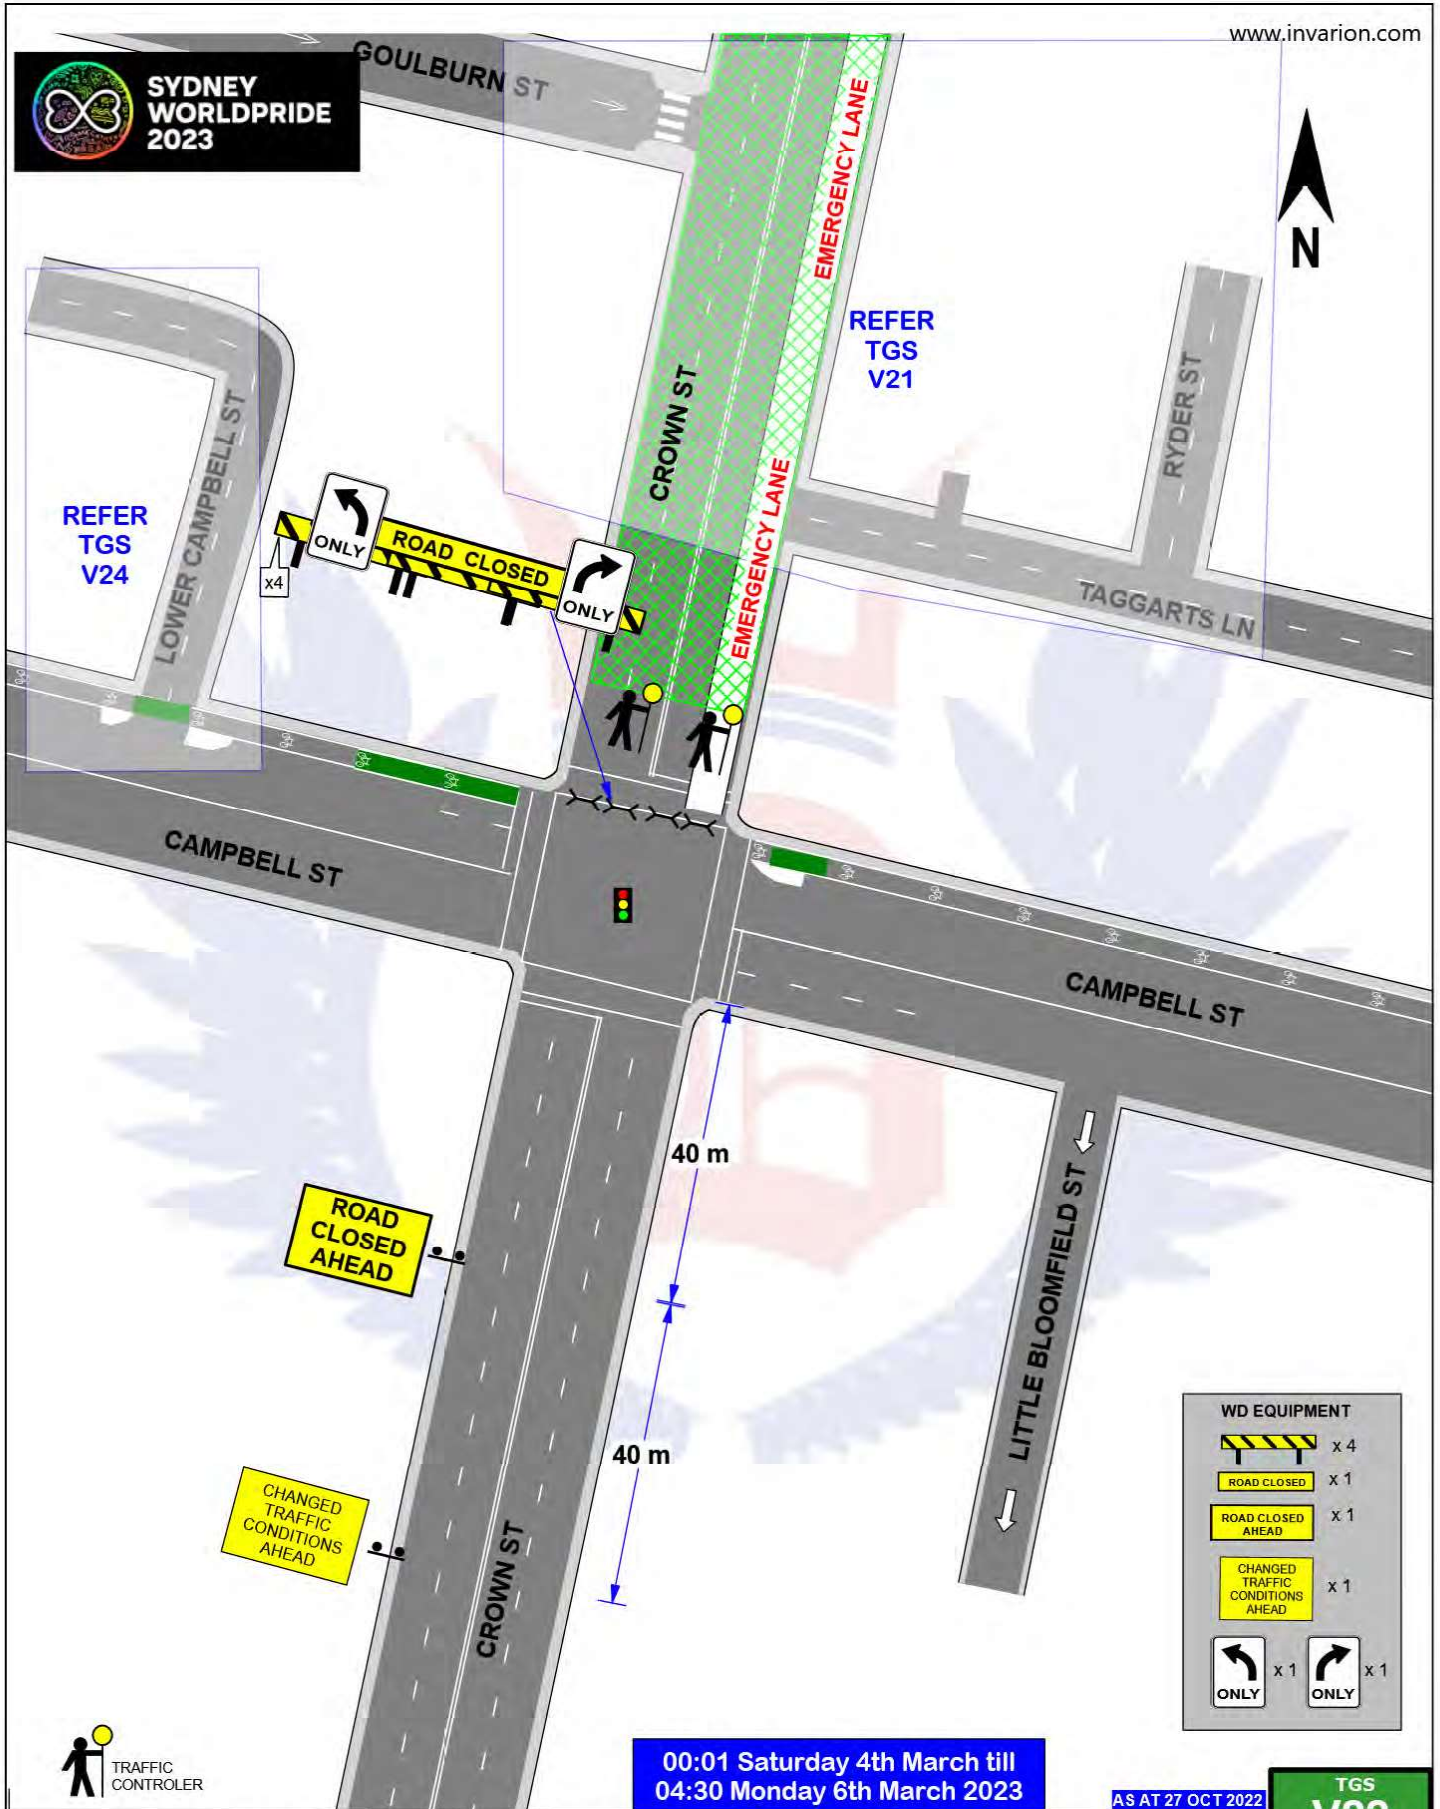

**SYDNEY
WORLDPRIDE
2023**

WD EQUIPMENT	
	x 4
	x 1
	x 1
	x 1
	x 1
	x 1

**00:01 Saturday 4th March till
04:30 Monday 6th March 2023**

AS AT 27 OCT 2022

**TGS
V22**

PRIDE VILLAGES

Crown St & Campbell St SURRY HILLS

AGENCY	PRIMARY TASK	SECONDARY TASK	STAFF ON-SITE	TIMES	Sheet No.	1 of 1
TfNSW					T.C.S. No.	0687
POLICE					Scale:	Not to Scale
WHO DARES	Deliver Traffic Control Equipment	Implement closure & Control Traffic	2	see above	Drawn:	Greg Mooney Cert.0027718
SOLD OUT						

Who Dares Pty Ltd accepts no liability for the implementation or execution of this TGS unless undertaken by authorised Who Dares personnel. ALL TRAFFIC GUIDANCE SCHEMES ARE COPYRIGHT/PROPERTY OF WHO DARES PTY LTD AND ARE NOT TRANSFERABLE UNLESS AUTHORISED BY WHO DARES PTY LTD. Checked By: Glenn Armstrong Cert# 0026337