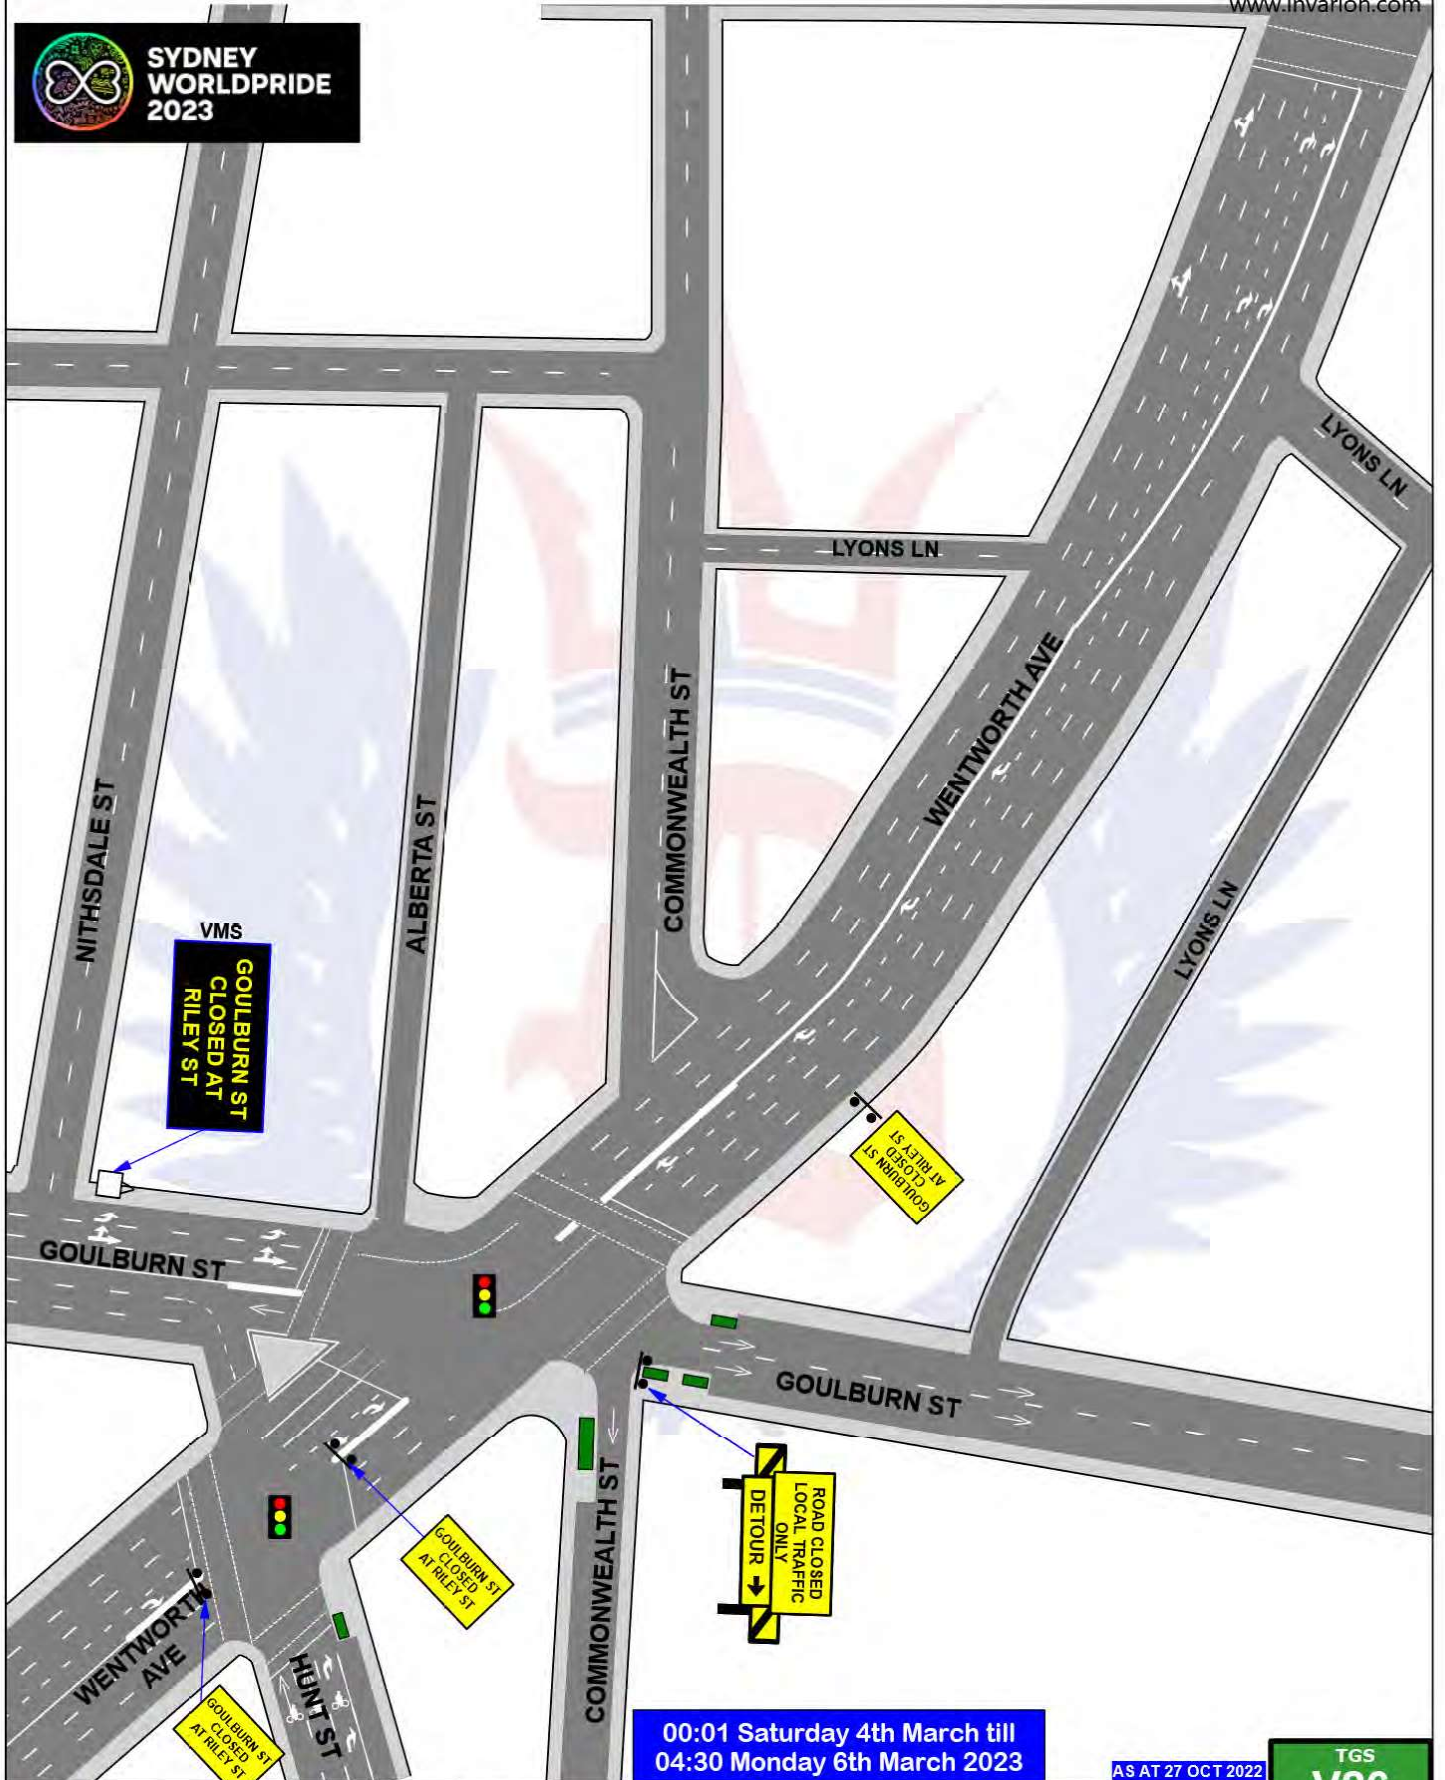

00:01 Saturday 4th March till
04:30 Monday 6th March 2023

AS AT 27 OCT 2022

TGS
V26

PRIDE VILLAGES

South Dowling St & Flinders St SURRY HILLS

AGENCY	PRIMARY TASK	SECONDARY TASK	STAFF ON-SITE	TIMES	Sheet No.	1 of 1
TfNSW					T.C.S. No.	0311
POLICE					Scale:	Not to Scale
WHO DARES	Deliver & Install Traffic Control Equipment			see above	Drawn:	Greg Mooney Cert.0027718
SOLD OUT						

Who Dares Pty Ltd accepts no liability for the implementation or execution of this TGS unless undertaken by authorised Who Dares personnel. ALL TRAFFIC GUIDANCE SCHEMES ARE COPYRIGHT/PROPERTY OF WHO DARES PTY LTD AND ARE NOT TRANSFERABLE UNLESS AUTHORISED BY WHO DARES PTY LTD. Checked By: Glenn Armstrong Cert # 0026337