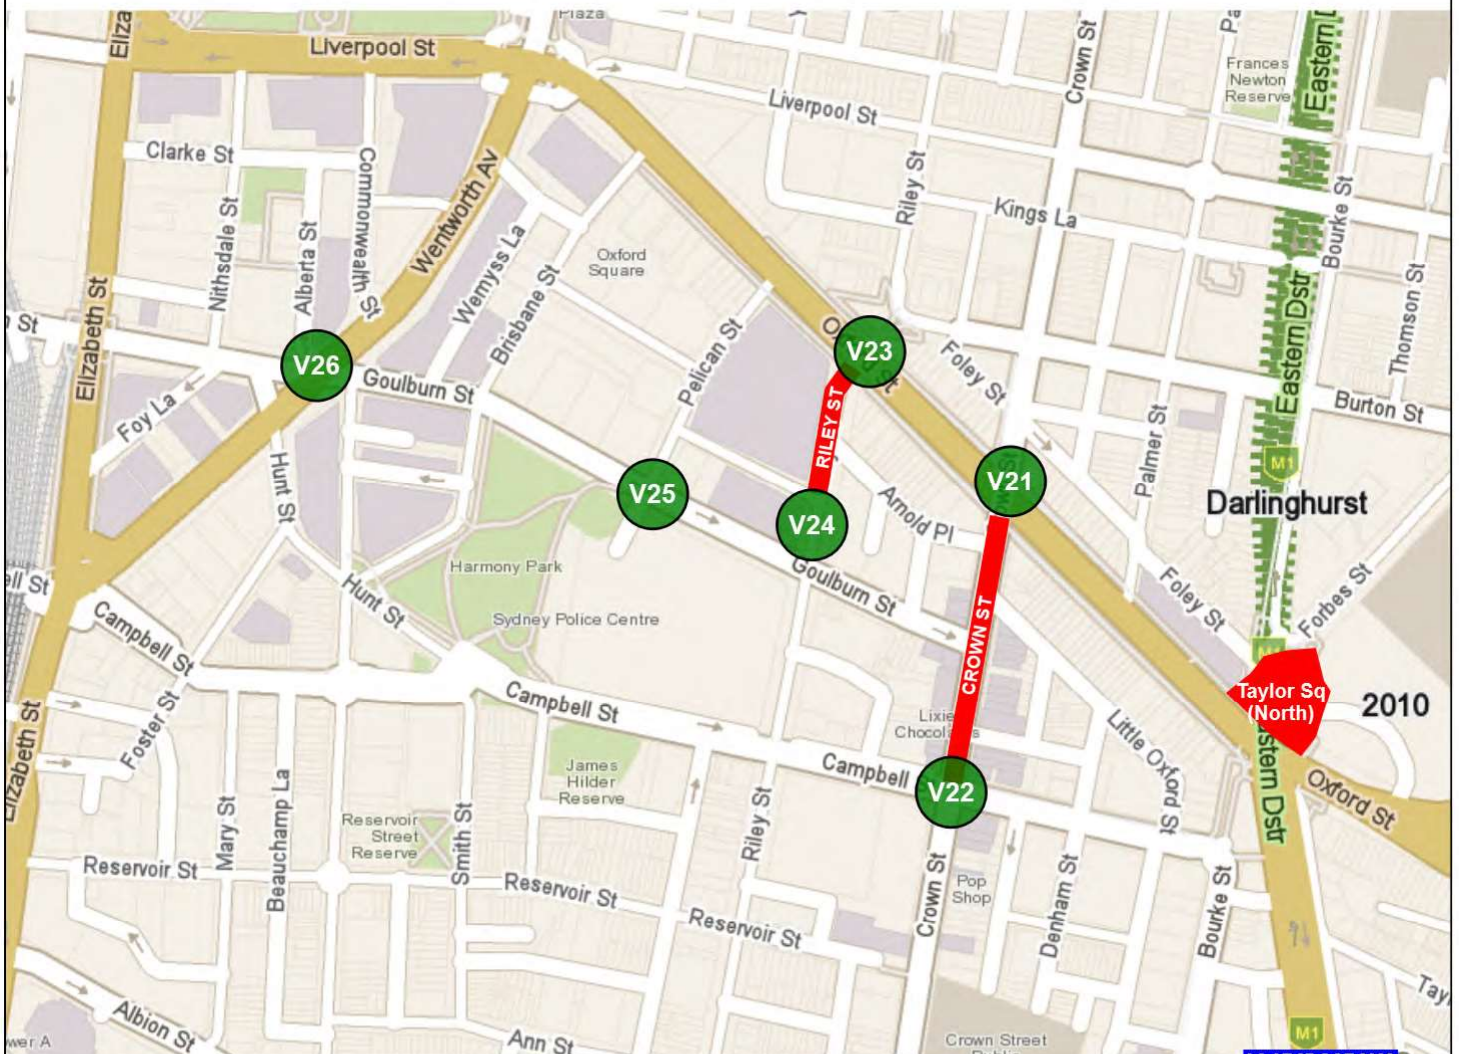

**SYDNEY
WORLDPRIDE
2023**

PRIDE VILLAGES

**00:01 Saturday 4th March till
04:30 Monday 6th March 2023**

TGS

AS AT 27 OCT 2022

**SYDNEY
WORLDPRIDE
2023**

REFER
TGS
V23

Sold out to provide a forklift
and driver to assist with
Little Oxford St deliveries

3 spaces
Loading Zone
7am 10pm
Mon to Sat

00:01 Saturday 4th March till
04:30 Monday 6th March 2023

AS AT 27 OCT 2022

TGS
V21

TRAFFIC
CONTROLLER

PRIDE VILLAGES

Crown St & Oxford St SURRY HILLS

AGENCY	PRIMARY TASK	SECONDARY TASK	STAFF ON-SITE	TIMES	Sheet No.	1 of 1
TfNSW					T.C.S. No.	0684
POLICE					Scale:	Not to Scale
WHO DARES	Deliver Traffic Control Equipment	Implement closure & Control Traffic	3	see above	Drawn:	Greg Mooney Cert.0027718
SOLD OUT						

**SYDNEY
WORLDPRIDE
2023**

LOCAL ACCESS

- Police parking
- Goulburn St between Riley St & Crown St
- Riley St
- Arnold Place
- Arnold Lane
- Providence Place
- Oxford Village delivery dock beside Waine St